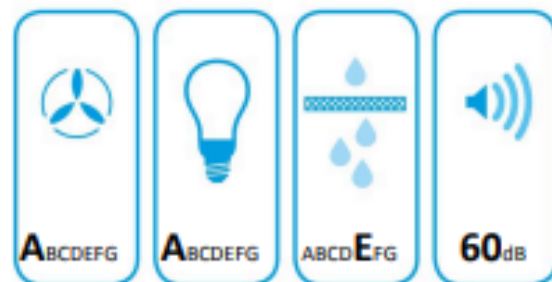

Energy Label for customers in
England, Scotland and Wales

Energy Label for customers in
**Republic of Ireland and
Northern Ireland**

44
kWh/annum

65/2014

44
kWh/annum

65/2014