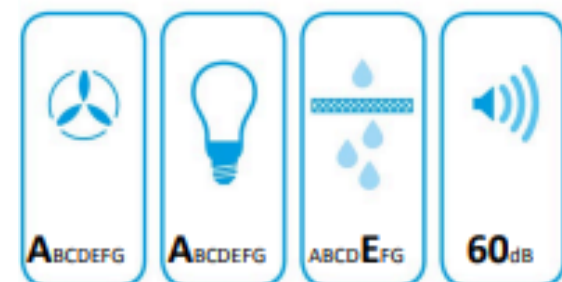

Energy Label for customers in
England, Scotland and Wales

Energy Label for customers in
**Republic of Ireland and
Northern Ireland**

44
kWh/annum

65/2014

44
kWh/annum

65/2014