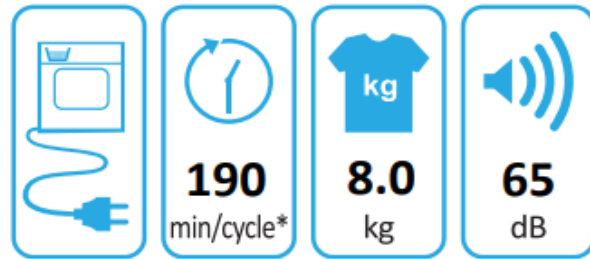

392/2012

ENERGY

SAMSUNG

DV80CGC0B0AB

235
kWh/annum

392/2012