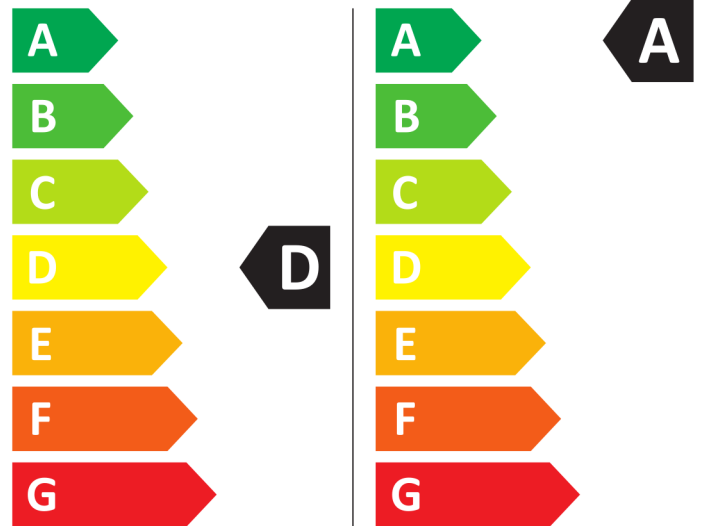

Energy Label for Customers in England, Scotland and Wales

LG

FWY696GBLN1

308 kWh/100⁺

45 kWh/100⁺

6,0 kg 9,0 kg

90 L 50 L

7:35 3:48

ABCDEFG

71 dB ABCD

2019/2014

Energy Label for Customers in Republic of Ireland and Northern Ireland

LG

FWY696GBLN1

308 kWh/100⁺

45 kWh/100⁺