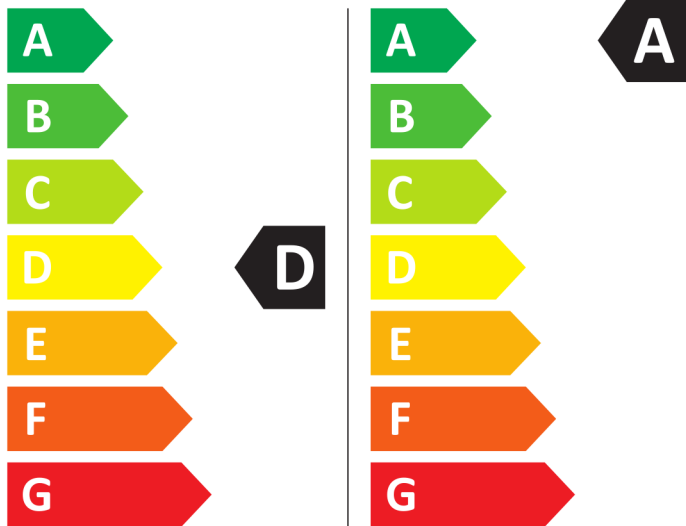

Energy Label for Customers in England, Scotland and Wales

LG

FWY696GBLN1

308 kWh/100⁺

45 kWh/100⁺

6,0 kg 9,0 kg

90 L 50 L

7:35 3:48

ABCDEFG

71 dB ABCD

2019/2014

Energy Label for Customers in Republic of Ireland and Northern Ireland

LG

FWY696GBLN1

308 kWh/100⁺

45 kWh/100⁺