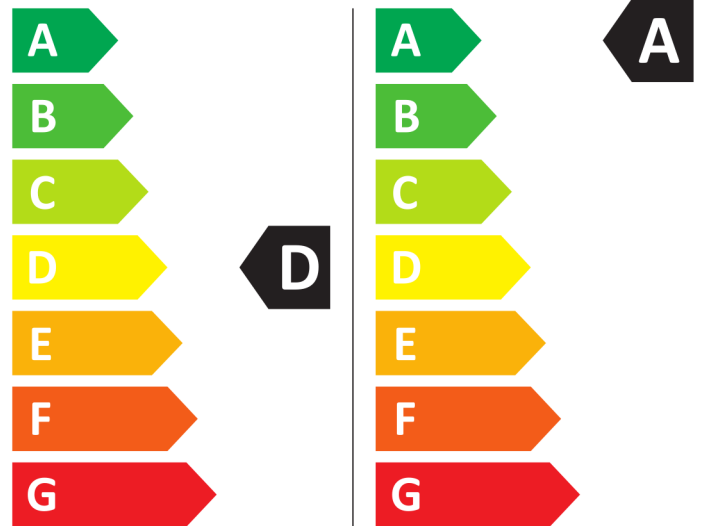

Energy Label for Customers in
England, Scotland and Wales

LG

FWY916WBTN1

308 kWh/100⁺

48 kWh/100⁺

6,0 kg  11,0 kg

90 L  54 L

7:35  4:00

ABCDEFG

71 dB 
ABCD

2019/2014

Energy Label for Customers in
**Republic of Ireland and
 Northern Ireland**

LG

FWY916WBTN1

308 kWh/100⁺

48 kWh/100⁺