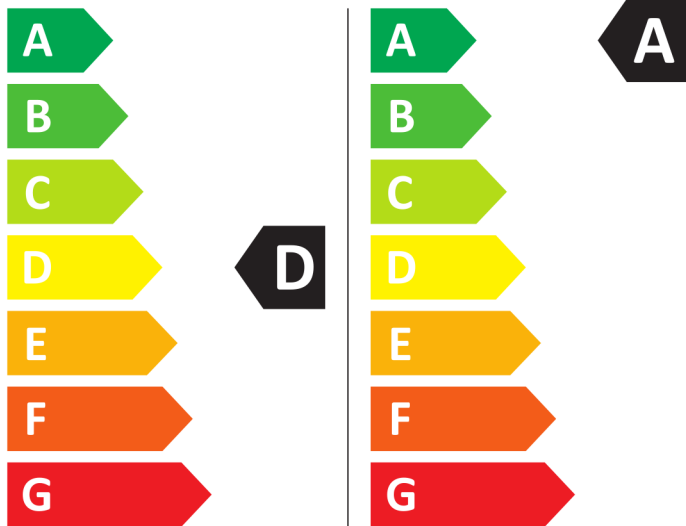

Energy Label for Customers in
England, Scotland and Wales

LG

FWY916WBTN1

308 kWh/100⁺

48 kWh/100⁺

6,0 kg  11,0 kg

90 L  54 L

7:35  4:00

ABCDEFG

71 dB 
ABCD

2019/2014

Energy Label for Customers in
**Republic of Ireland and
 Northern Ireland**

LG

FWY916WBTN1

308 kWh/100⁺

48 kWh/100⁺