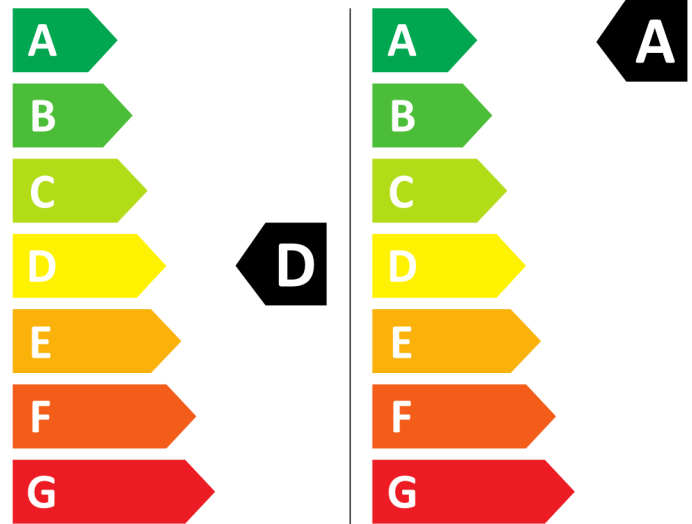

# Energy Label for Customers in England, Scotland and Wales

LG Electronics

FWY996WCTN4

308 kWh / 100

30 kWh / 100

6,0 kg  9,0 kg

90 L  50 L

7:35  3:48

# Energy Label for Customers in Republic of Ireland and Northern Ireland

LG Electronics

FWY996WCTN4

308 kWh / 100

30 kWh / 100

6,0 kg  9,0 kg

90 L  50 L

7:35  3:48