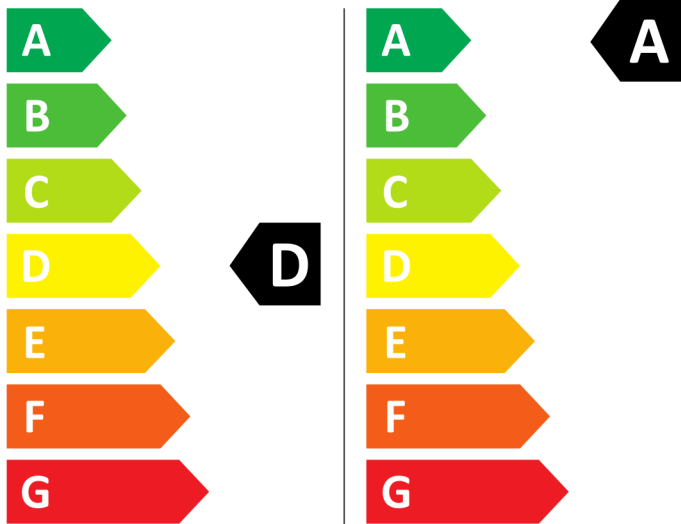

# Energy Label for Customers in England, Scotland and Wales

LG Electronics

FWY996WCTN4

308 kWh / 100

30 kWh / 100

6,0 kg  9,0 kg

90 L  50 L

7:35  3:48

# Energy Label for Customers in Republic of Ireland and Northern Ireland

LG Electronics

FWY996WCTN4

308 kWh / 100

30 kWh / 100

6,0 kg  9,0 kg

90 L  50 L

7:35  3:48