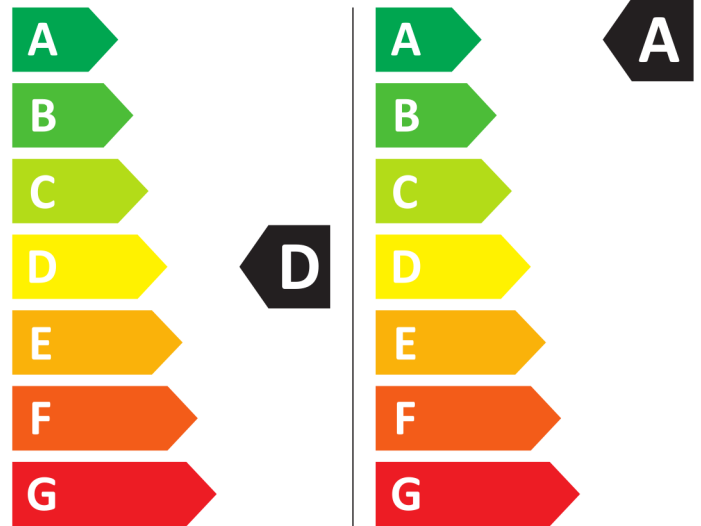

Energy Label for Customers in England, Scotland and Wales

LG

FWY937WCTA1

343 kWh/100

45 kWh/100

7,0 kg  13,0 kg

100 L  58 L

7:55  4:00

A B C D E F G

72 dB
A B C D

2019/2014

Energy Label for Customers in Republic of Ireland and Northern Ireland

LG

FWY937WCTA1

343 kWh/100

45 kWh/100