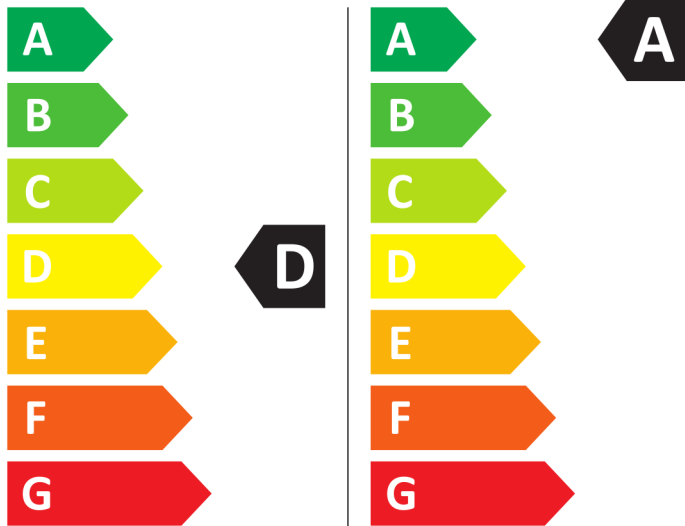

Energy Label for Customers in England, Scotland and Wales

LG

FWY937WCTA1

343 kWh/100

45 kWh/100

7,0 kg  13,0 kg

100 L  58 L

7:55  4:00

A B C D E F G

72 dB
A B C D

2019/2014

Energy Label for Customers in Republic of Ireland and Northern Ireland

LG

FWY937WCTA1

343 kWh/100

45 kWh/100