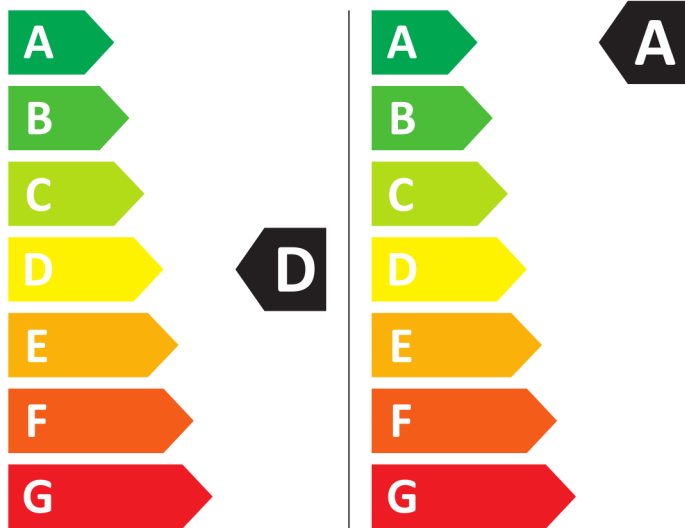

Energy Label for Customers in England, Scotland and Wales

LG

FWY696WWLN1

308 kWh/100⁺

45 kWh/100⁺

6,0 kg 9,0 kg

90 L 50 L

7:35 3:48

ABCDEFG

71 dB ABCD

2019/2014

Energy Label for Customers in Republic of Ireland and Northern Ireland

LG

FWY696WWLN1

308 kWh/100⁺

45 kWh/100⁺