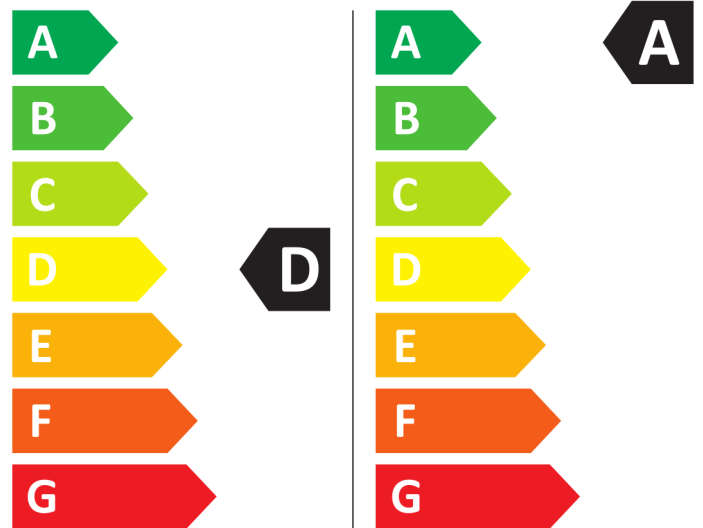

Energy Label for Customers in England, Scotland and Wales

LG

FWY696WWLN1

308 kWh/100⁺

45 kWh/100⁺

6,0 kg 9,0 kg

90 L 50 L

7:35 3:48

ABCDEFG

71 dB ABCD

2019/2014

Energy Label for Customers in Republic of Ireland and Northern Ireland

LG

FWY696WWLN1

308 kWh/100⁺

45 kWh/100⁺