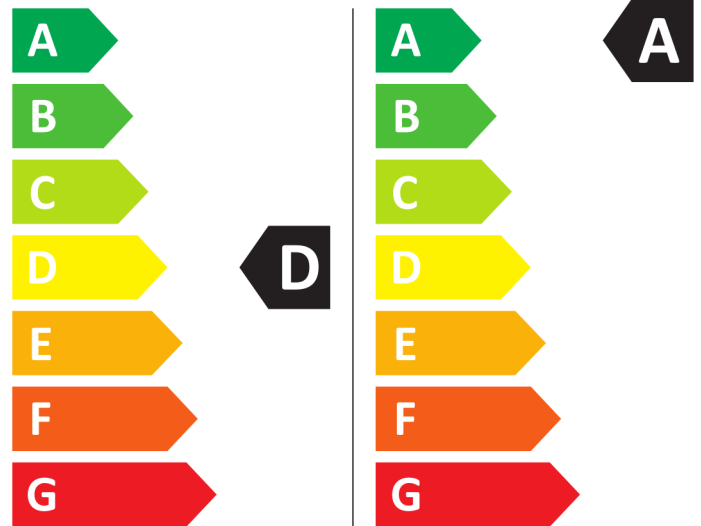

Energy Label for Customers in England, Scotland and Wales

LG

FWY706GBTN1

308 kWh/100⁺

47 kWh/100⁺

6,0 kg  10,0 kg

90 L  52 L

7:35  3:59

A B C D E F G

71 dB 
A B C D

2019/2014

Energy Label for Customers in Republic of Ireland and Northern Ireland

LG

FWY706GBTN1

308 kWh/100⁺

47 kWh/100⁺