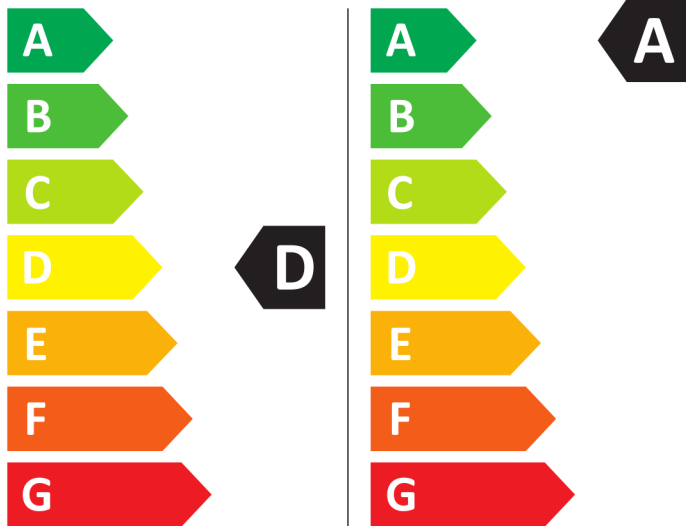

Energy Label for Customers in England, Scotland and Wales

LG

FWY706GBTN1

308 kWh/100⁺

47 kWh/100⁺

6,0 kg  10,0 kg

90 L  52 L

7:35  3:59

A B C D E F G

71 dB 
A B C D

2019/2014

Energy Label for Customers in Republic of Ireland and Northern Ireland

LG

FWY706GBTN1

308 kWh/100⁺

47 kWh/100⁺