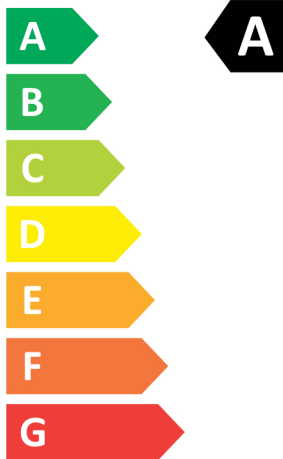

ENERG

AEG

LWR8516O5UD 914611309

307 kWh/100

51 kWh/100

6,0 kg

10,0 kg

75 L