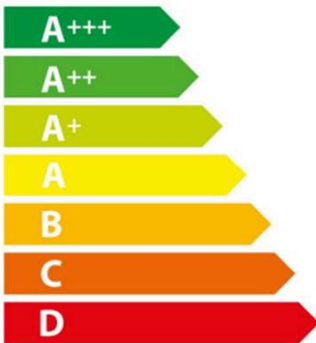

ENERGY

BOSCH

HBG7784B1

A+

71 L

0.87 kWh/cycle

0.69 kWh/cycle

65/2014