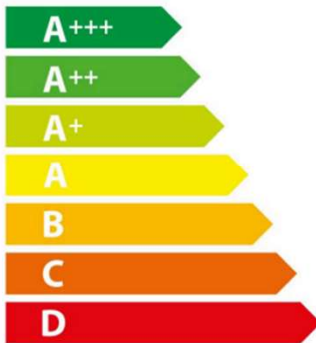

ENERGY

BOSCH

HBG7784B1

A+

71 L

0.87 kWh/cycle

0.69 kWh/cycle

65/2014