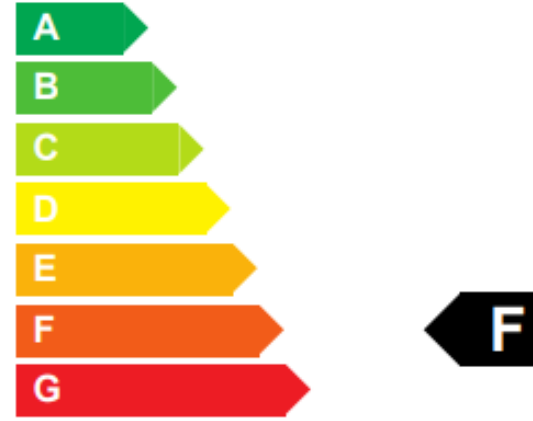

Energy Label for customers in  
England, Scotland and Wales

Energy Label for customers in  
**Republic of Ireland and  
Northern Ireland**

Russell Hobbs RH142CF2002

**228** kWh/annum

**142** L

**41** dB

ABC**D**

2019/2016

Russell Hobbs RH142CF2002

**228** kWh/annum

**142** L

**41** dB

ABC**D**

2019/2016