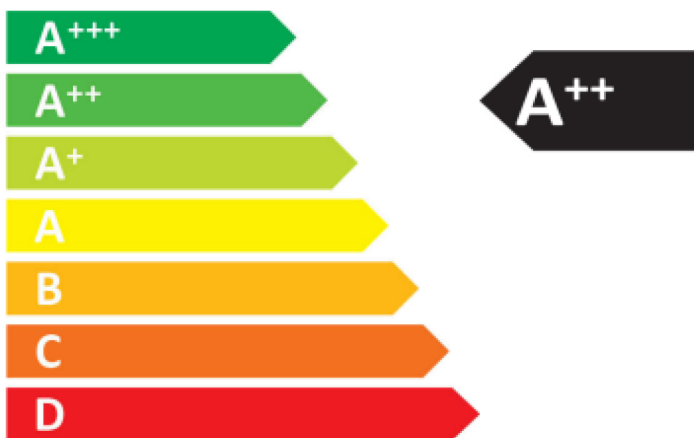

ENERGY

AEG

TR849P4B 916 099 602

227
kWh/annum

239
min/cycle

9,0
kg

64
dB

ABCDEFG