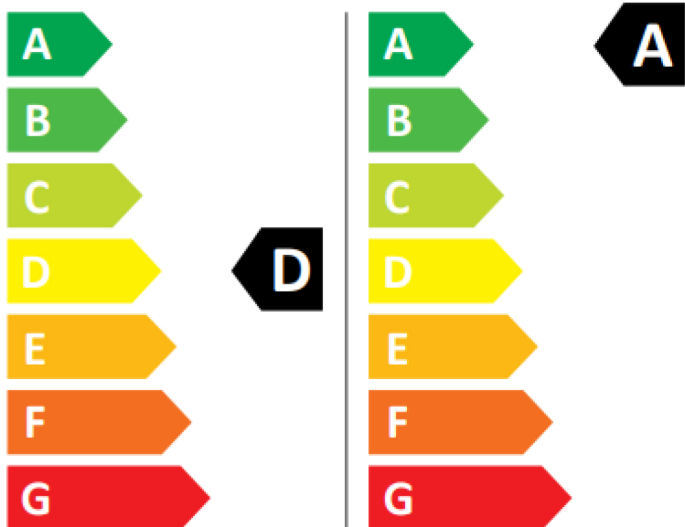

ENERG

Hoover

H6DPB6106BCR8-80

308 kWh / 100

41 kWh / 100

6,0 kg

10,0 kg

86 L