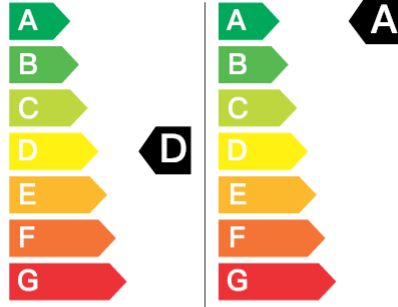

HISENSE

WD5S1245BW

371 kWh/100\*      53 kWh/100\*

2019/2014

HISENSE

WD5S1245BW

371 kWh/100\*      53 kWh/100\*

2019/2014