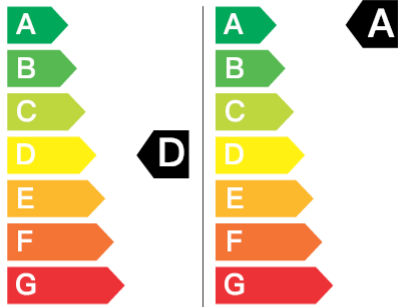

HISENSE

WD5S1245BW

371 kWh/100\*      53 kWh/100\*

2019/2014

HISENSE

WD5S1245BW

371 kWh/100\*      53 kWh/100\*

2019/2014