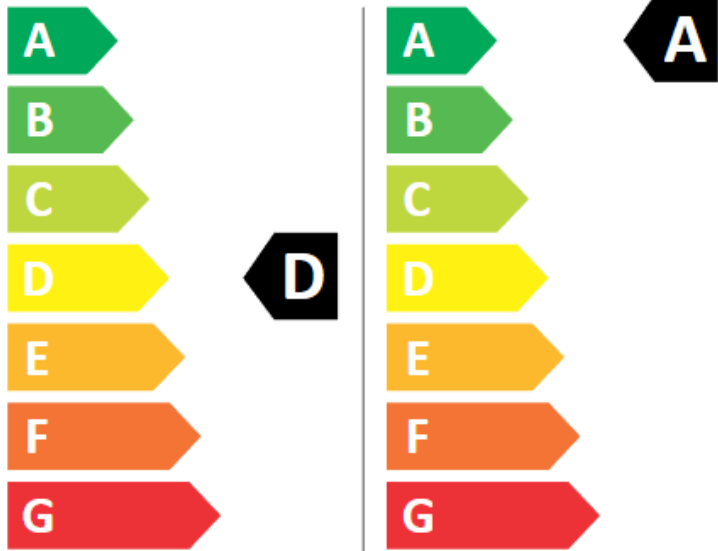

# ENERG

HISENSE

WD5S1045BW

305 kWh/100

52 kWh/100

6.0 kg

10.5 kg

89 L