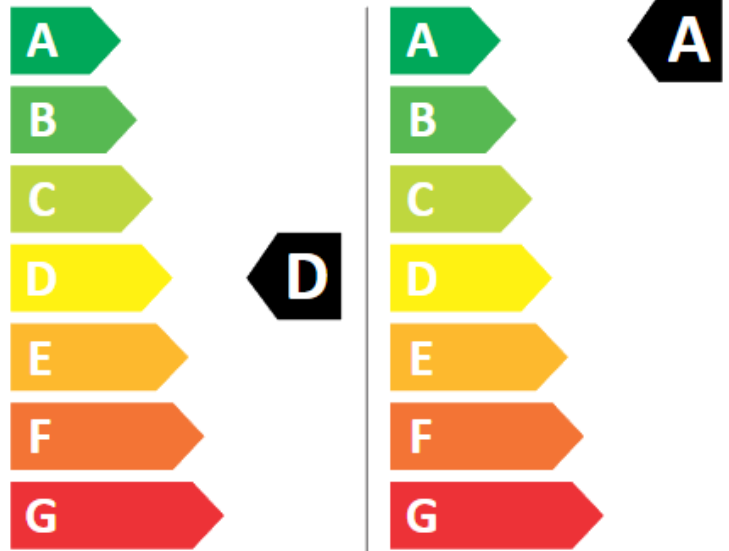

# ENERG

HISENSE

WD5S1045BW

305 kWh/100

52 kWh/100

6.0 kg

10.5 kg

89 L