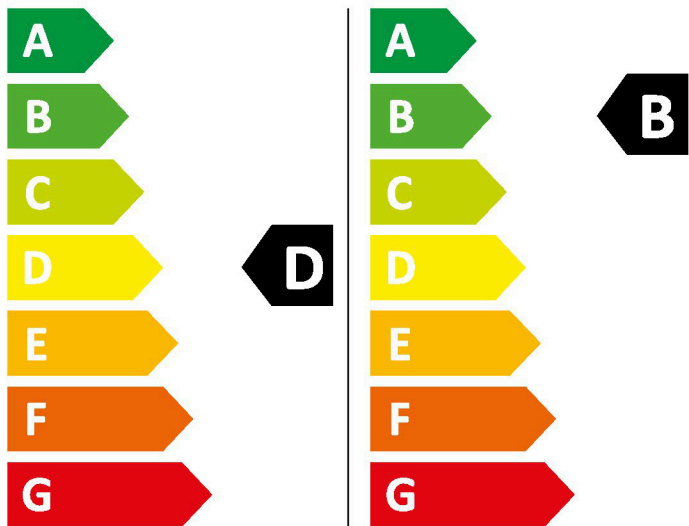

HOTPOINT

BI WDHG 961485 UK

HOTPOINT

BI WDHG 961485 UK

307 kWh/100

56 kWh/100

307 kWh/100

56 kWh/100

6,0 kg  9,0 kg

6,0 kg  9,0 kg

65 L  50 L

65 L  50 L

9:20  3:48

9:20  3:48

  
ABCDEFG

  
70 dB  
ABCD