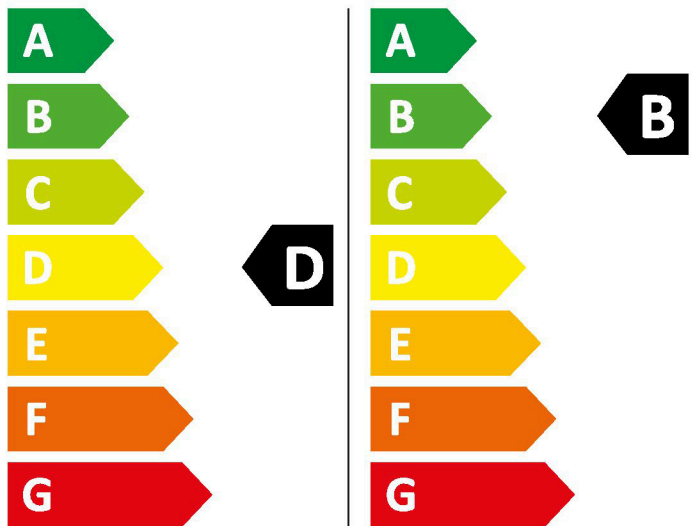

HOTPOINT

BI WDHG 961485 UK

HOTPOINT

BI WDHG 961485 UK

307 kWh/100

56 kWh/100

307 kWh/100

56 kWh/100

6,0 kg  9,0 kg

6,0 kg  9,0 kg

65 L  50 L

65 L  50 L

9:20  3:48

9:20  3:48

  
ABCDEFG

  
70 dB  
ABCD