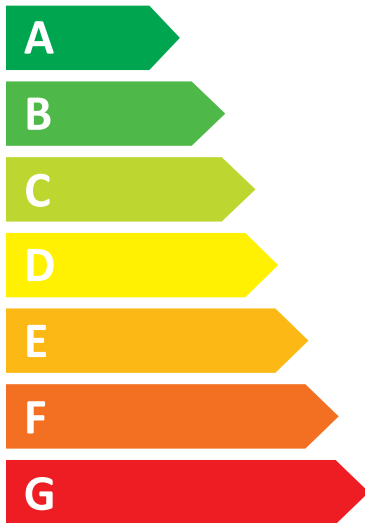

Energy Label for Customers in
Republic of Ireland and Northern Ireland

ENERG

Bosch

WGB256A1GB

41 kWh /

10.0 kg

3:50

49 L

10.0 kg

3:50

49 L

ABCDEFG

70dB **A**BCD

2019/2014

ABCDEFG

70dB **A**BCD

2019/2014