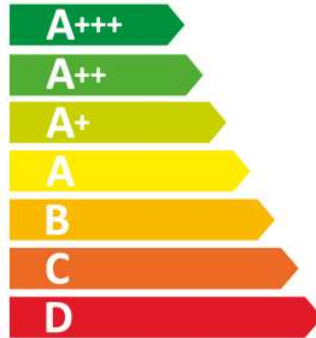

A

66 L

kWh/cycle*

0.79 kWh/cycle*

* цикл . cyklus . portion . zyklus . πρόγραμμα . ciclo . tsükkel . ohjelma . ciklus ciklas . cikls . ciklu . cyclus . cykl . ciclu . program . cykel

65/2014

385442617 / AA K 85x170 mm