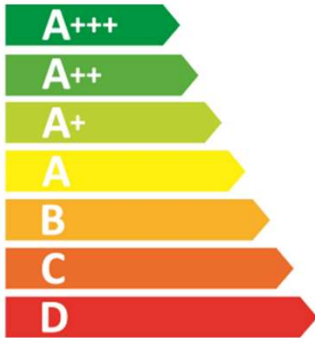

ENERGY

LOGIK

LBFANX23

A

66 L

kWh/cycle

0.79 kWh/cycle

65/2014