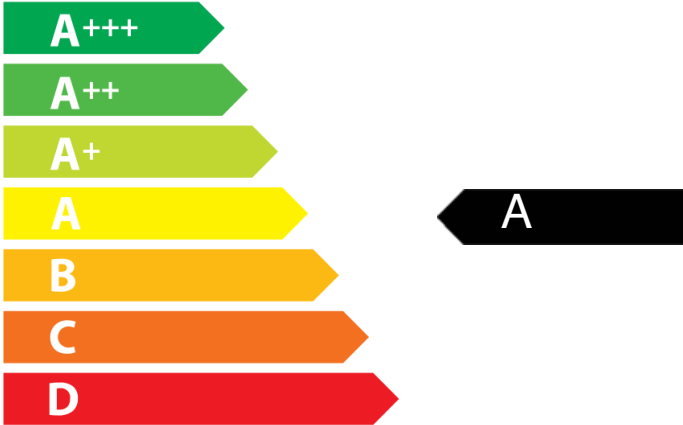

ENERGY

RANGEmaster
UNRIVALLED PERFORMANCE

PROFESSIONAL DELUXE 110

79 L

1.01 kWh/Cycle*

0.88 kWh/Cycle*

65/2014

ENERG

65/2014

ENERGY

RANGEmaster
UNRIVALLED PERFORMANCE

PROFESSIONAL DELUXE 110

79 L

0.83 kWh/Cycle*

65/2014

ENERG