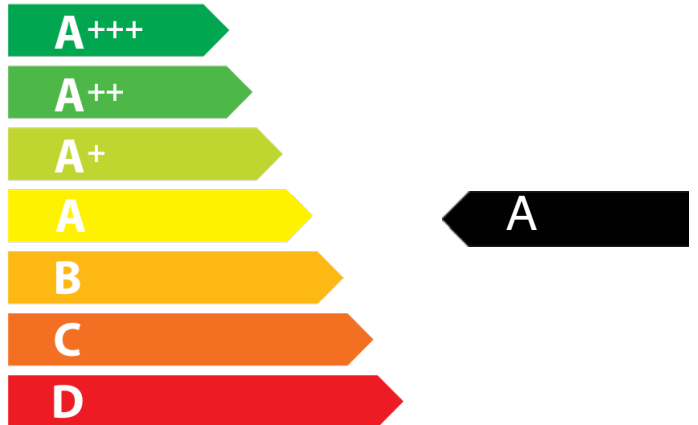

79 L

0.83 kWh/Cycle*

* ???? . cykls . portion . zyklus . ciclo . Tsükkel . ohjelma . ciklus . ciklas . cikls . cikls . cyclus . cykl . ciclu . program . cykel

65/2014