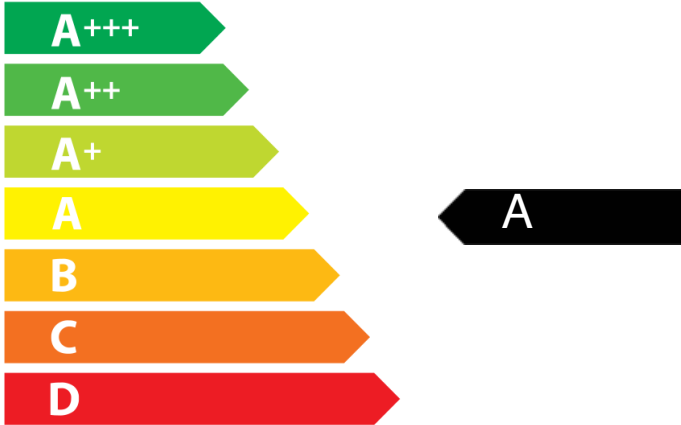

ENERGY

RANGEmaster
UNRIVALLED PERFORMANCE

PROFESSIONAL DELUXE 110

79 L

1.01 kWh/Cycle*

0.88 kWh/Cycle*

65/2014

ENERG