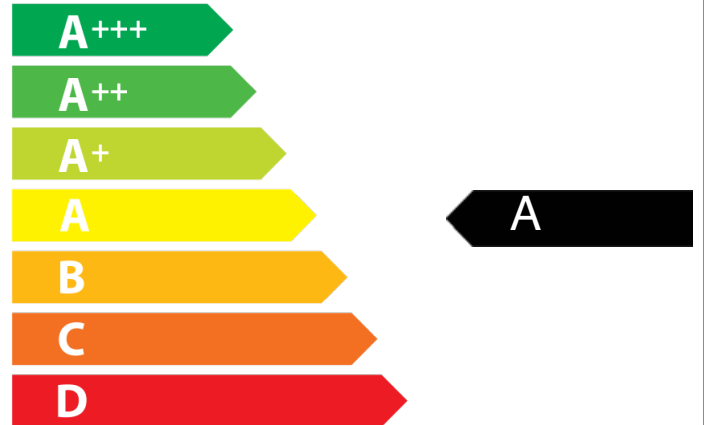

79 L

1.01 kWh/Cycle*

0.88 kWh/Cycle*

* ???? . cykls . portion . zyklus . ciclo . Tsükkel . ohjelma . ciklus . ciklas . cikls . cikls . cyclus . cykl . ciclu . program . cykel

65/2014