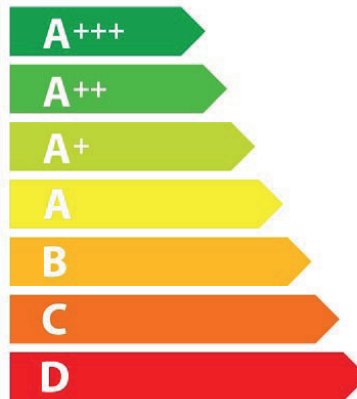

Energy Label for Customers in
England, Scotland and Wales

ENERGY

D65XAM2SOB

B

63

kWh/annum

A B C D E F G

A B C D E F G

A B C D E F G

63 dB

65/2014

Energy Label for Customers in
Republic of Ireland and Northern Ireland

ENERG
енергия · ενεργεια

D65XAM2SOB

B

63

kWh/annum

A B C D E F G

A B C D E F G

A B C D E F G

63 dB

65/2014