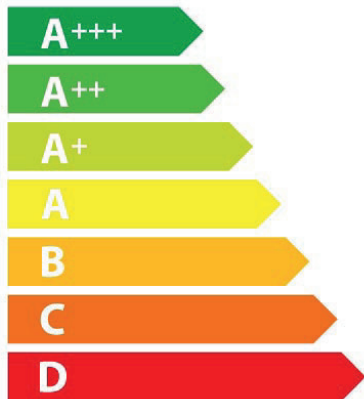

Energy Label for Customers in
England, Scotland and Wales

ENERGY

D65XAM2SOB

B

63

kWh/annum

A B C D E F G

A B C D E F G

kWh/annum

A B C D E F G

A B C D E F G

A B C D E F G

63 dB

65/2014