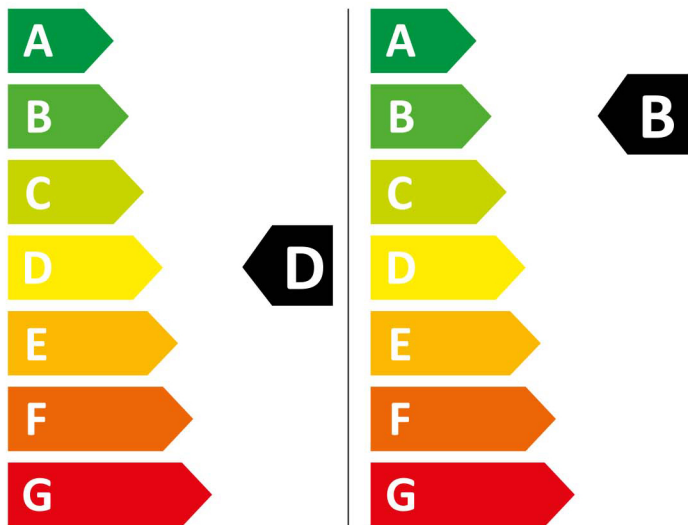

HOTPOINT

NDB 9635 BS UK

 307 kWh/100

 56 kWh/100

6,0 kg

9,0 kg

65 L

50 L

9:20

3:48

2019/2014

HOTPOINT

NDB 9635 BS UK

 307 kWh/100

 56 kWh/100

6,0 kg