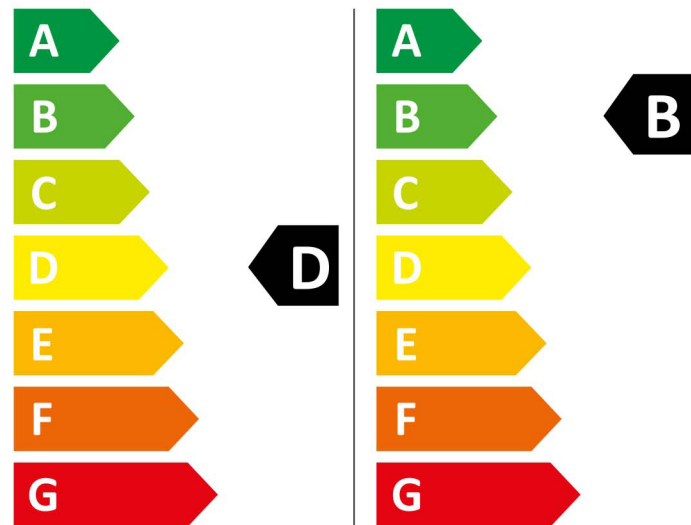

9:20

3:48

2019/2014

HOTPOINT

NDB 9635 BS UK

 307 kWh/100

 56 kWh/100

6,0 kg