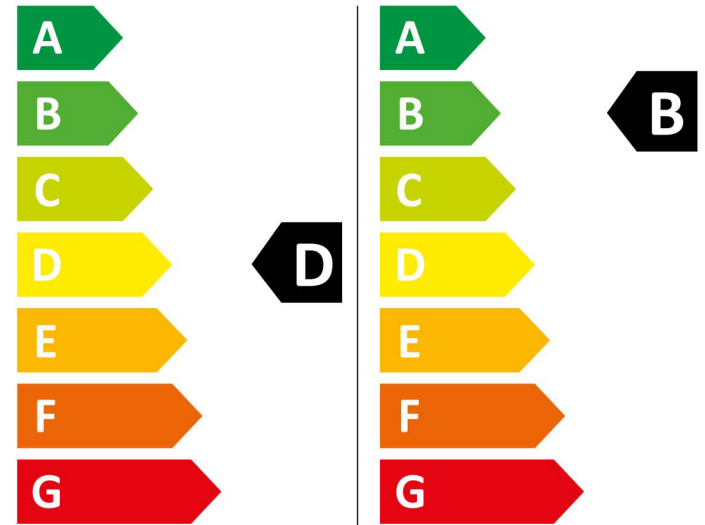

HOTPOINT

NDB 9635 W UK

307 kWh/100⁺

56 kWh/100⁺

6,0 kg  9,0 kg

65 L  50 L

9:20  3:48

A**B**CDEFG

A**B**CD

2019/2014

HOTPOINT

NDB 9635 W UK

307 kWh/100⁺

56 kWh/100⁺

6,0 kg  9,0 kg

65 L  50 L