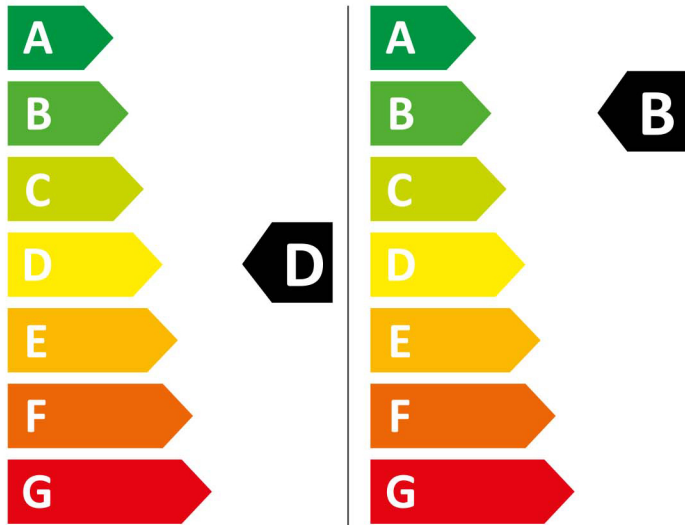

HOTPOINT

NDB 9635 W UK

307 kWh/100⁺

56 kWh/100⁺

6,0 kg  9,0 kg

65 L  50 L

9:20  3:48

A**B**CDEFG

A**B**CD

2019/2014

HOTPOINT

NDB 9635 W UK

307 kWh/100⁺

56 kWh/100⁺

6,0 kg  9,0 kg

65 L  50 L