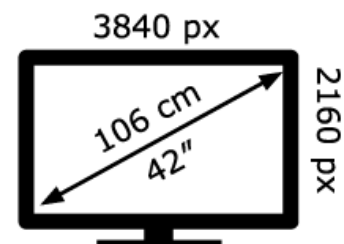

SONY®

XR-42A90K

52 kWh/1000h

ABCDEF **G**

67 kWh/1000h

2019/2013

SONY®

XR-42A90K

52 kWh/1000h

ABCDEF **G**

67 kWh/1000h

2019/2013