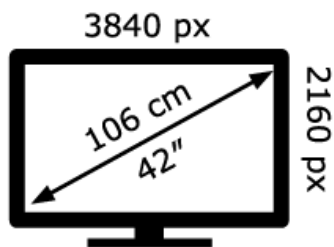

SONY®

XR-42A90K

**52** kWh/1000h

ABCDEF **G**

**67** kWh/1000h

2019/2013

SONY®

XR-42A90K