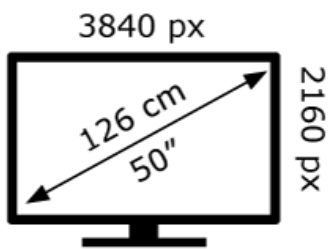

SONY®

XR-50X94S

78 kWh/1000h

ABCDEF **G**

88 kWh/1000h

2019/2013

SONY®

XR-50X94S