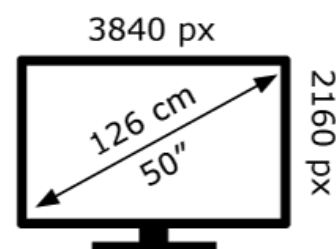

SONY®

XR-50X94S

78 kWh/1000h

ABCDEF **G**

88 kWh/1000h

2019/2013

SONY®

XR-50X94S

78 kWh/1000h

ABCDEF **G**

88 kWh/1000h

2019/2013