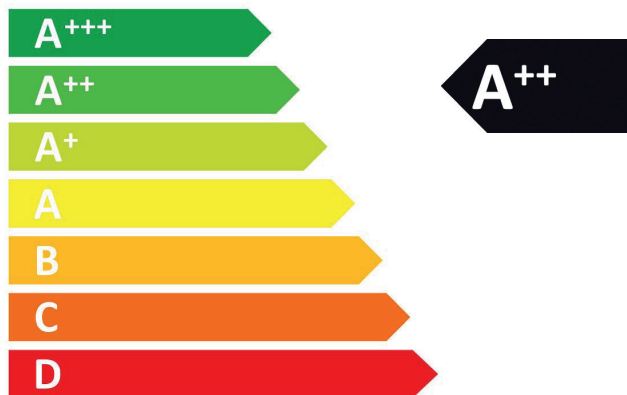

Energy Label for Customers in  
England, Scotland and Wales

**ENERGY**

**BOSCH**

WQG245S9GB

**258**

kWh/annum

**176**

min/cycle

**9,0**

kg

**64**

dB

392/2012

Energy Label for Customers in  
Republic of Ireland and Northern Ireland

**ENERG**

енергия · ενεργεια