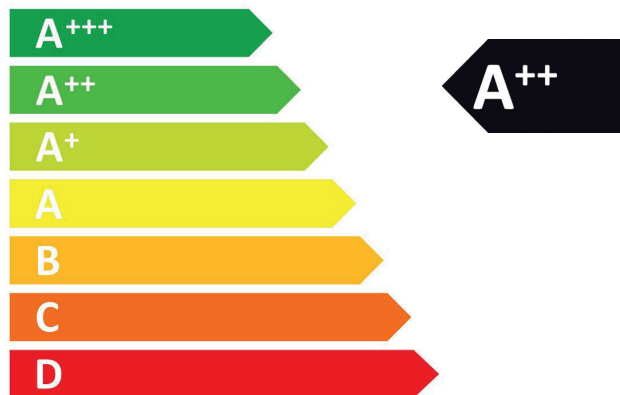

Energy Label for Customers in
Republic of Ireland and Northern Ireland

ENERG

енергия · ενεργεια

BOSCH

WQG245S9GB

258

kWh/annum

ENERGIA · ЕНЕРГИЯ · ΕΝΕΡΓΕΙΑ
ENERGIJA · ENERGY · ENERGIE
ENERGI