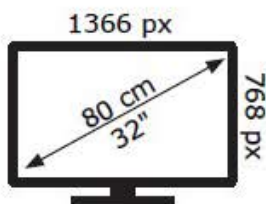

ENERG

JVC

LT-32CA120

32 kWh/1000h

ABCDE**F**G

32 kWh/1000h

50644194

2019/2013