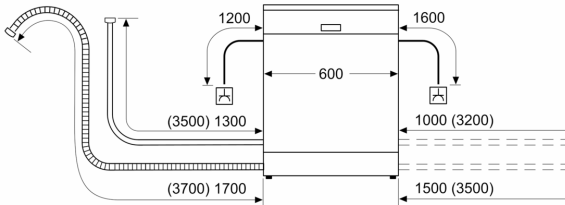

Technical Data

Energy Efficiency Class:	B
Energy Consumption for 100 cycles Eco Programme:	65 kWh
Maximum number of place settings:	14
The water consumption of the eco programme in liters per cycle: 9.0 l	
Programme duration:	3:35 h
Airborne acoustical noise emissions :	42 dB(A) re 1 pW
Airborne acoustical noise emission class:	B
Built-in / Free-standing:	Freestanding
Height of removable worktop:	30 mm
Dimensions of the product (HxWxD):	845 x 600 x 600 mm
Depth with open door 90 degree:	1155 mm
Adjustable feet:	Yes - all
Maximum adjustability feet:	20 mm
Adjustable plinth:	No
Net weight:	51.3 kg
Gross weight:	52.9 kg
Connection rating:	2400 W
Fuse protection:	10 A
Voltage:	220-240 V
Frequency:	50; 60 Hz
Length electrical supply cord:	175.0 cm
Plug type:	GB plug
Length inlet hose:	165 cm
Length outlet hose:	190 cm
EAN code:	4242005470570
Installation typology:	Free-standing with built under possibility

Design features

- Time delay (3, 6 or 24 hours)
- Remaining programme time indicator (min)
- Leak protection system
- Tamperproof controls
- Self-cleaning filter system with 3 piece corrugated filter
- Anti-Fingerprint surface coating
- Stainless steel interior
- Dimensions (HxWxD): 84.5 x 60 x 60cm

¹ Scale of Energy Efficiency Classes from A to G

² Energy consumption in kWh per 100 cycles (in programme Eco 50 °C)

³ Water consumption in litres per cycle (in programme Eco 50 °C)

⁴ Duration of programme Eco 50 °C

**Series 4, Free-standing dishwasher,
60 cm, Silver inox
SMS4EMI06G**

measurements in mm

⌚ socket
() values with extension kit