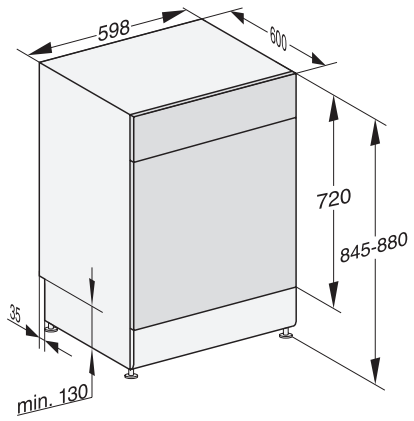

G 7600 SC AutoDos

Freestanding dishwashers

with automatic dispensing thanks to AutoDos with integrated PowerDisk.

G7000, free standing dishwasher, 60cm (installation drawing)