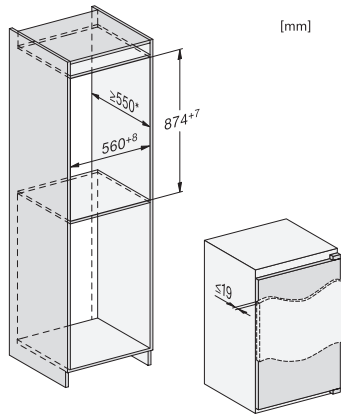

K 7125 E
Built-in refrigerator
with LED lighting and SuperCool for more convenience.

K7118D, K7128D, K7116E, K7126E, K7117D, K7127D,
K7115E, K7125E, built-in (footnote*) (installation drawings)

*The declared energy consumption was calculated in a 560 mm deep niche. The appliance is fully functional in a 550 mm niche but the energy consumption will be slightly higher.