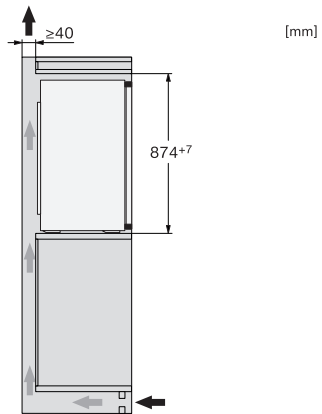

K7118D, K7128D, K7116E, K7126E, K7117D, K7127D,
K7115E, K7125E, side view (installation drawings)