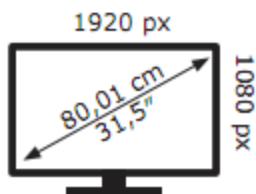

ENERG

HP, Inc.

HP M32f FHD
HSD-0094-K

21 kWh/1000h

2019/2013

ENERG

HP, Inc.

HP M32f FHD
HSD-0094-K