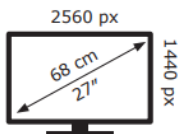

Energy Label for customers in Republic of Ireland and Northern Ireland

ENERG

acer

X27U Z1

25 kWh/1000h

ABCDEF**G**

57 kWh/1000h

2019/2013