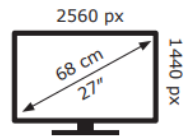

Energy Label for customers in  
England, Scotland and Wales

Energy Label for customers in  
Republic of Ireland and  
Northern Ireland

acer

X27U Z1

**25** kWh/1000h

ABCDEF**G**

**57** kWh/1000h

2019/2013