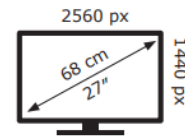

57 kWh/1000h