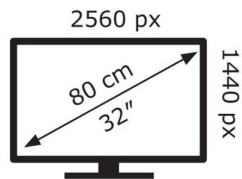

AOC

CQ32G2SE/BK

35 kWh/1000h

2019/2013

AOC

CQ32G2SE/BK

35 kWh/1000h

2019/2013