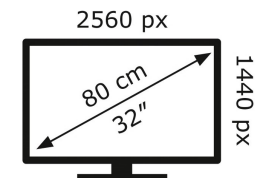

AOC

CQ32G2SE/BK

35 kWh/1000h

2019/2013

AOC

CQ32G2SE/BK

35 kWh/1000h

2019/2013