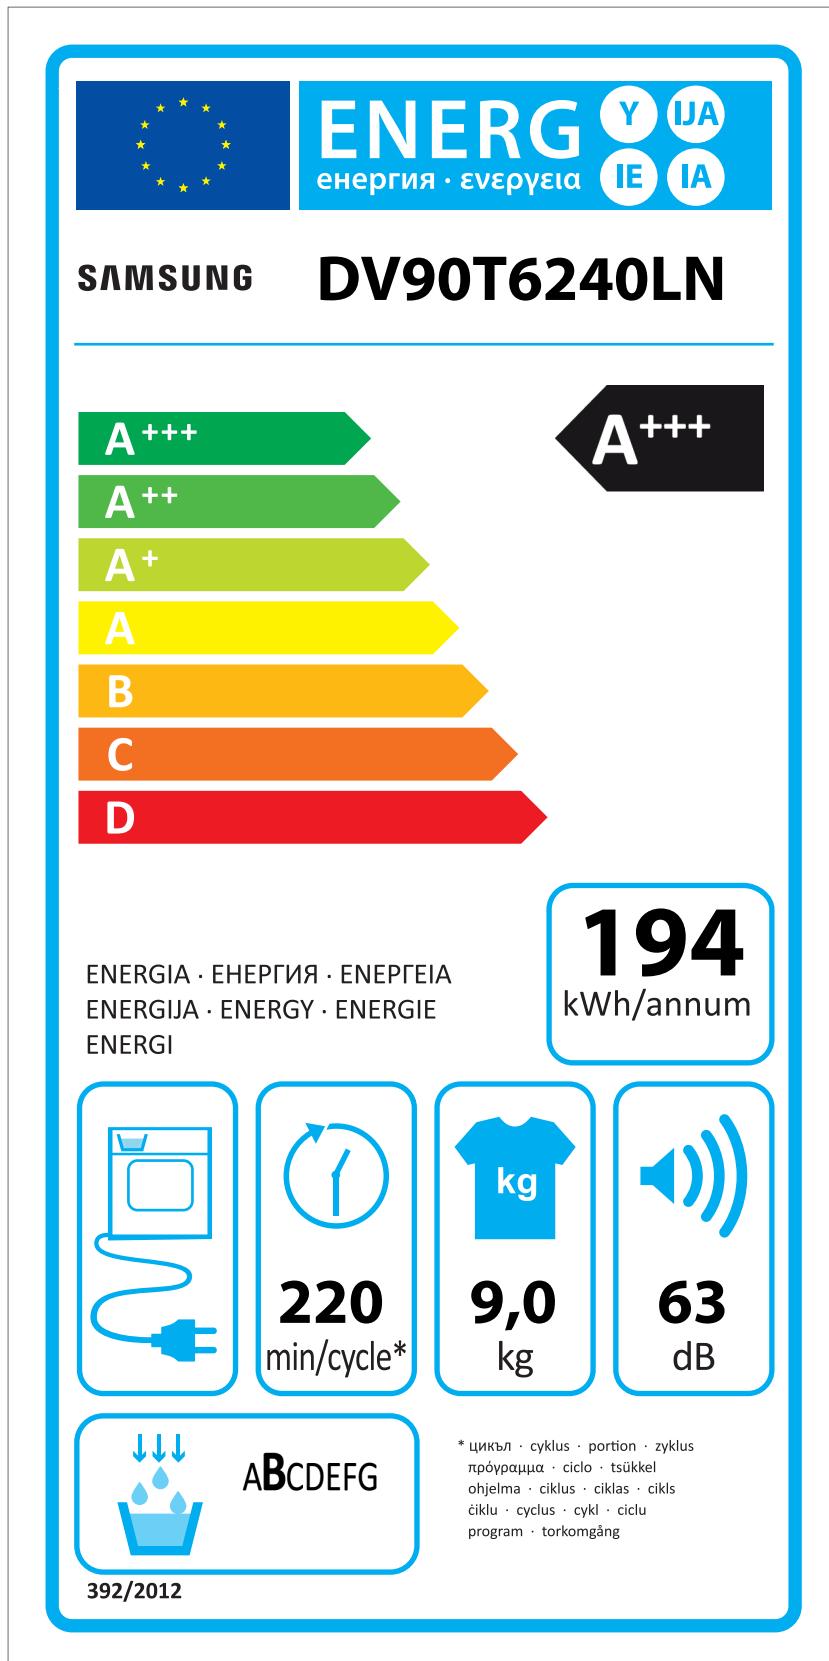

# ERP LABEL ENERGY (DRYER CONDENSER TYPE)

CODE : DC68-03225C  
Size : 110 x 220 (mm)  
Material : ART