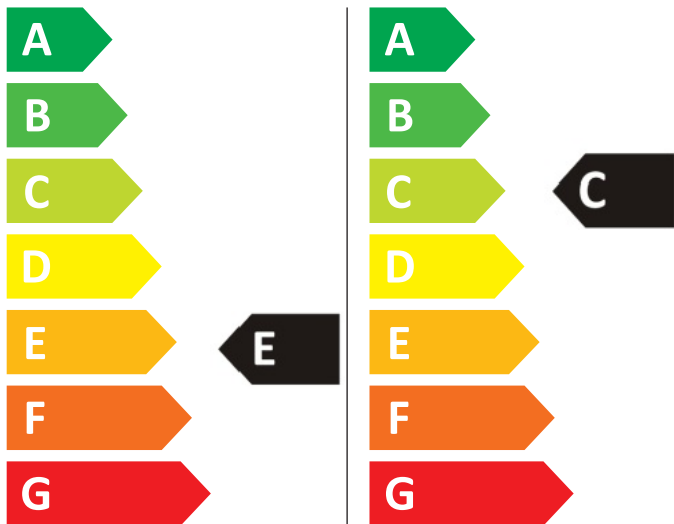

ENERG

CANDY

CBD495D2WE/1-80

326 kWh/100

66 kWh/100

5,0 kg

9,0 kg

75 L