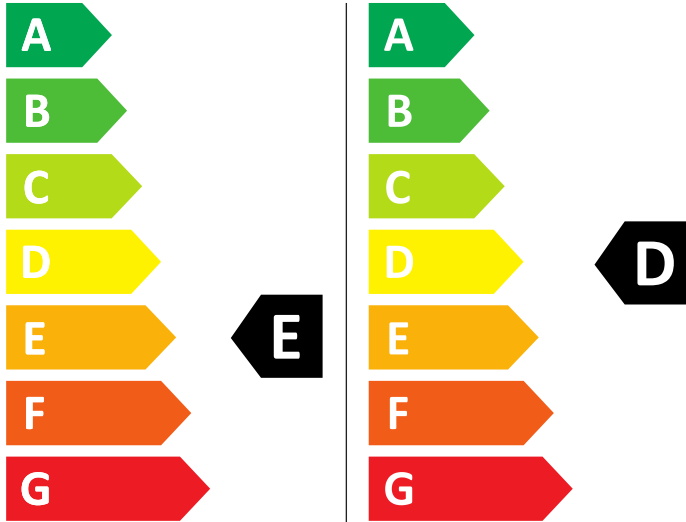

Energy Label for Customers in **England, Scotland and Wales**

Energy Label for Customers in **Republic of Ireland and Northern Ireland**

ENERG ⚡

ENERG ⚡

Candy

CBD 485D2E/1-80

Candy

CBD 485D2E/1-80