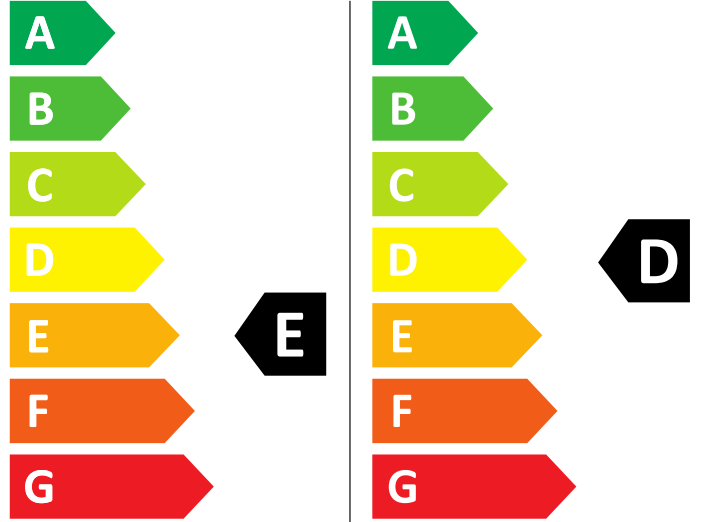

Energy Label for Customers in **England, Scotland and Wales**

Energy Label for Customers in **Republic of Ireland and Northern Ireland**

ENERG ⚡

ENERG ⚡

Candy

CBD 485D2E/1-80

Candy

CBD 485D2E/1-80

⚡ 326 kWh / 100

💧 73 kWh / 100

⚡ 326 kWh / 100

💧 73 kWh / 100

5 kg 8 kg

75 L 44 L

7:20 3:38

5 kg 8 kg