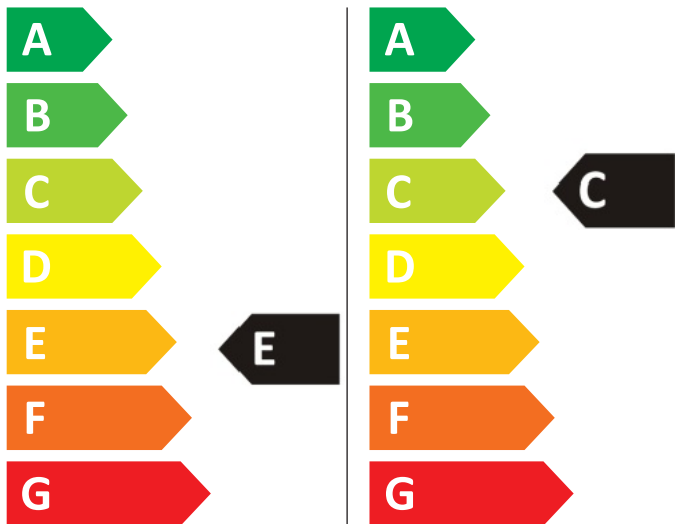

ENERG

CANDY

CBD495D2WBBE-80

326 kWh/100

66 kWh/100

5,0 kg

9,0 kg

75 L