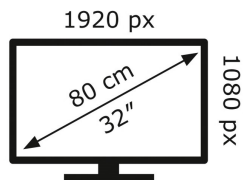

AOC

C32G2ZE/BK

32 kWh/1000h

2019/2013

AOC

C32G2ZE/BK

32 kWh/1000h

2019/2013