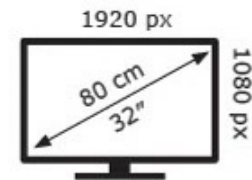

AOC

C32G2ZE/BK

32 kWh/1000h

2019/2013

AOC

C32G2ZE/BK

32 kWh/1000h

2019/2013