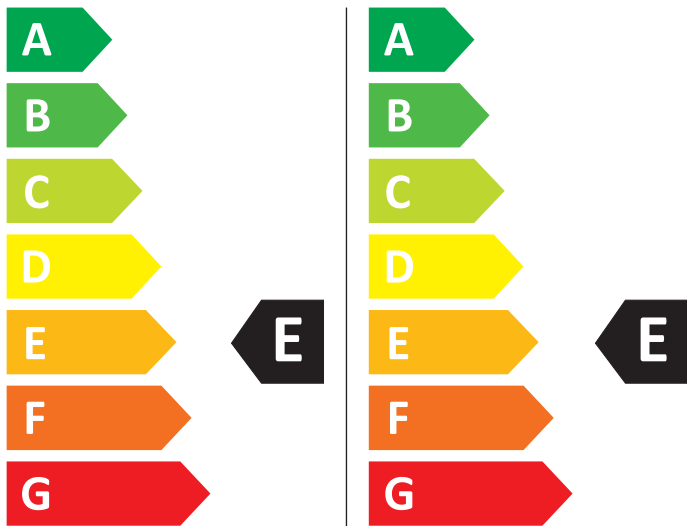

Energy Label for Customers in
England, Scotland and Wales

Bosch

WKD28352GB

266 kWh / 100

77 kWh / 100

4.0 kg 7.0 kg

68 L 44 L

5:30 2:50

ABCDEFG

72dB ABCD

2019/2014

Energy Label for Customers in
Republic of Ireland and Northern Ireland

Bosch

WKD28352GB

266 kWh / 100

77 kWh / 100