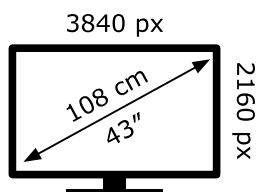

Energy Label for Customers in
England, Scotland and Wales

LG Electronics

43NANO756PR

66 kWh/1000h

ABCDEF**G**

86 kWh/1000h

2019/2013

Energy Label for Customers in
Republic of Ireland and
Northern Ireland