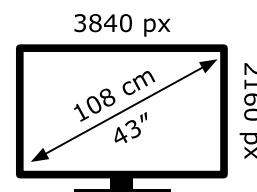

Energy Label for Customers in
England, Scotland and Wales

LG Electronics

43NANO756PR

66 kWh/1000h

ABCDEF**G**

86 kWh/1000h

2019/2013

Energy Label for Customers in
Republic of Ireland and
Northern Ireland

LG Electronics

43NANO756PR

66 kWh/1000h

ABCDEF**G**

86 kWh/1000h

2019/2013