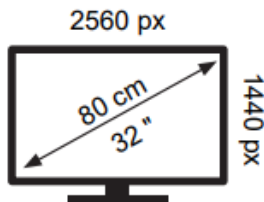

Energy Label for Customers in
England, Scotland and Wales

BenQ

EX3210R

32 kWh/1000h

2019/2013

Energy Label for Customers in
**Republic of Ireland and
Northern Ireland**

BenQ

EX3210R