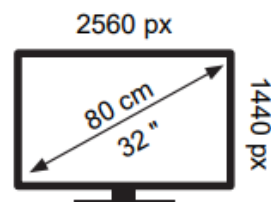

32 kWh/1000h