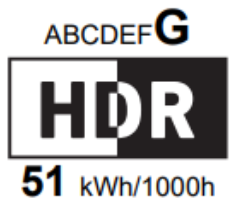

Energy Label for Customers in
England, Scotland and Wales

BenQ

EX3210R

32 kWh/1000h

2019/2013

Energy Label for Customers in
**Republic of Ireland and
Northern Ireland**

BenQ

EX3210R