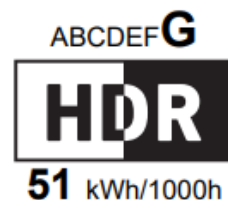

32 kWh/1000h