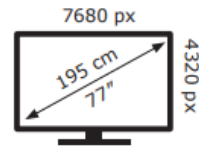

2019/2013

ABCDEF**G**
HDR
377 kWh/1000h