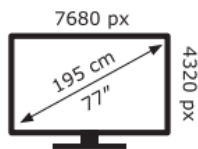

LG Electronics

OLED77Z19LA

255 kWh/1000h

LG Electronics

OLED77Z19LA

255 kWh/1000h

ABCDEF**G**
HDR
377 kWh/1000h

2019/2013