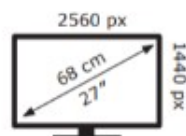

28 kWh/1000h

ABCDEF **G**
HDR
50 kWh/1000h