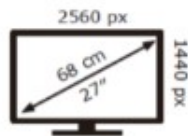

Energy Label for Customers in  
England, Scotland and Wales

LG Electronics

27GP850

**28** kWh/1000h

ABCDEF **G**  
**HDR**  
50 kWh/1000h

2019/2013

Energy Label for Customers in  
Republic of Ireland and  
Northern Ireland