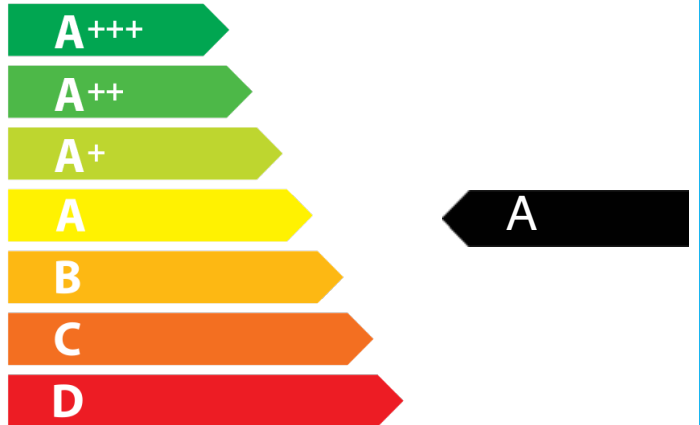

79 L

0.83 kWh/Cycle*

* ???? . cykls . portion . zyklus . ciclo . Tsükkel . ohjelma . ciklus . ciklas . cikls . cikls . cyclus . cykl . ciclu . program . cykel

65/2014