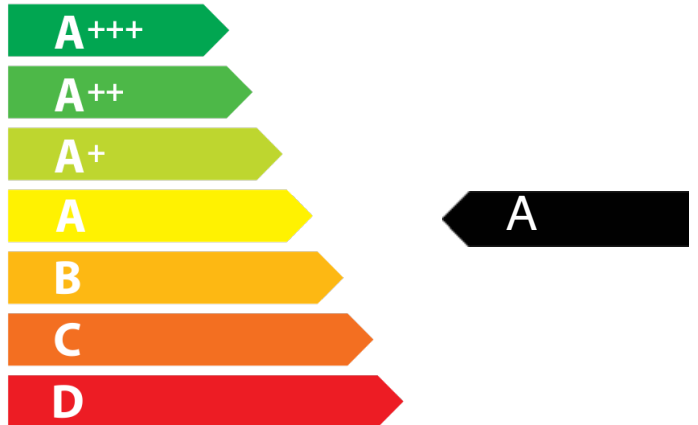

67 L

0.79 kWh/Cycle*

* ???? . cykls . portion . zyklus . ciclo . Tsükkel . ohjelma . ciklus . ciklas . cikls . cikls . cyclus .
cykl . ciclu . program . cykel

65/2014