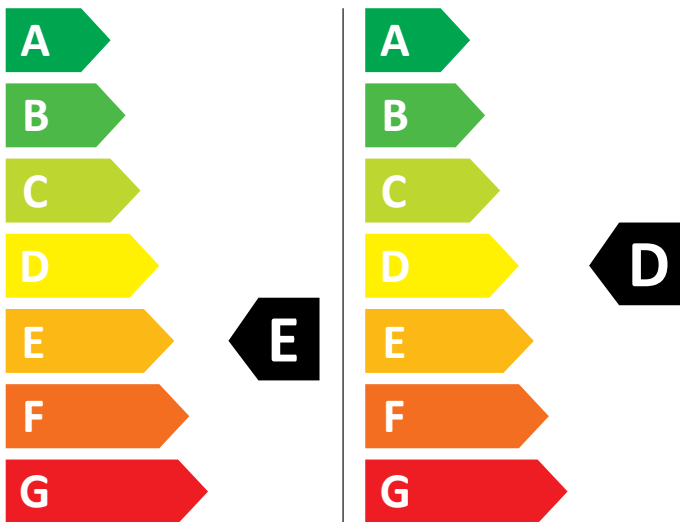

ENERG

AEG

L7WC8632BI 914606400

Water consumption: 266 kWh / 100

Water consumption: 73 kWh / 100

4,0 kg

8,0 kg

60 L