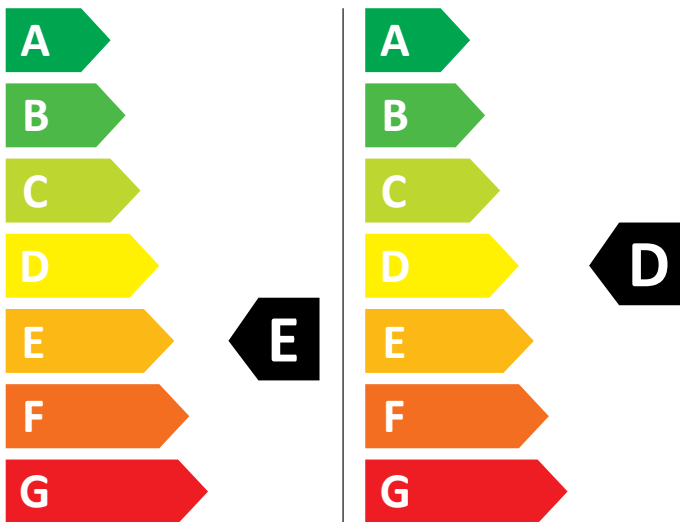

ENERG

AEG

L7WE7631BI 914606619

266 kWh / 100

69 kWh / 100

4,0 kg

7,0 kg

60 L