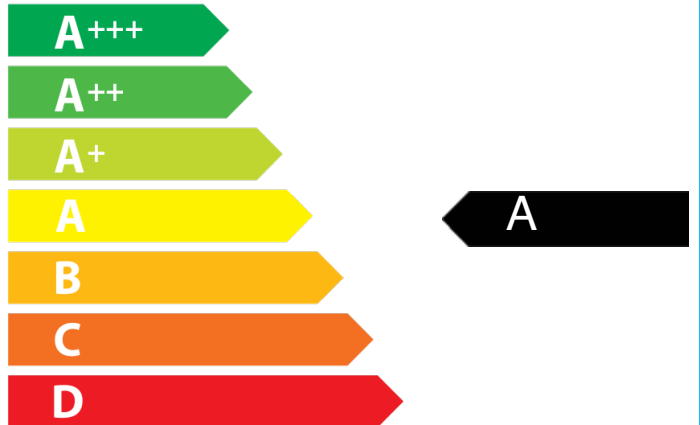

82 L

0.78 kWh/Cycle*

* ???? . cykls . portion . zyklus . ciclo . Tsükkel . ohjelma . ciklus . ciklas . cikls . cikls . cyclus .
cykl . ciclu . program . cykel

65/2014