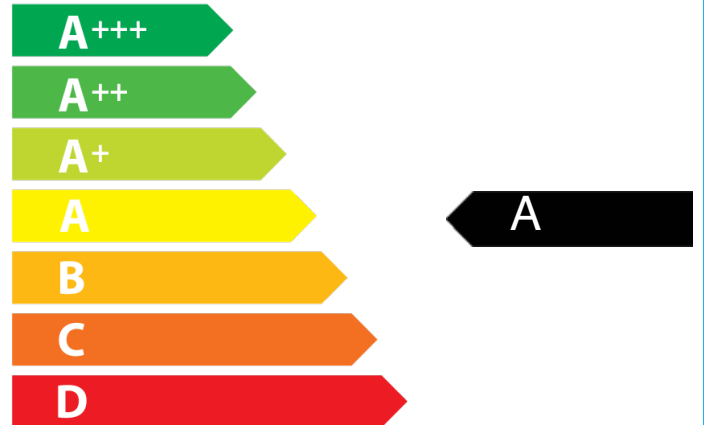

79 L

0.83 kWh/Cycle*

* ???? . cykls . portion . zyklus . ciclo . Tsükkel . ohjelma . ciklus . ciklas . cikls . cikls . cyclus . cykl . ciclu . program . cykel

65/2014