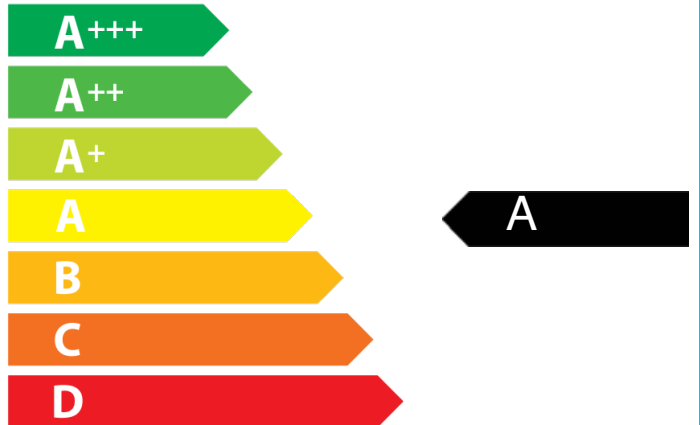

67 L

0.79 kWh/Cycle*

* ???? . cykls . portion . zyklus . ciclo . Tsükkel . ohjelma . ciklus . ciklas . cikls . cikls . cyclus .
cykl . ciclu . program . cykel

65/2014