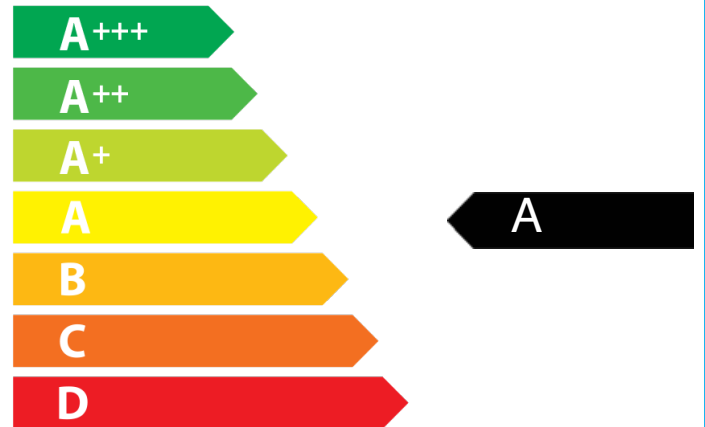

79 L

1.01 kWh/Cycle*

0.88 kWh/Cycle*

* ???? . cykls . portion . zyklus . ciclo . Tsükkel . ohjelma . ciklus . ciklas . cikls . cikls . cyclus . cykl . ciclu . program . cykel

65/2014