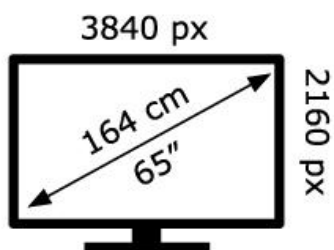

SONY®

K-65XR75M2

63 kWh/1000h

ABCD **E** FG
HDR
76 kWh/1000h

2019/2013

SONY®

K-65XR75M2

63 kWh/1000h