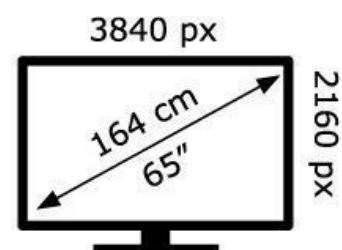

63 kWh/1000h

ABCD **E** FG
HDR
76 kWh/1000h